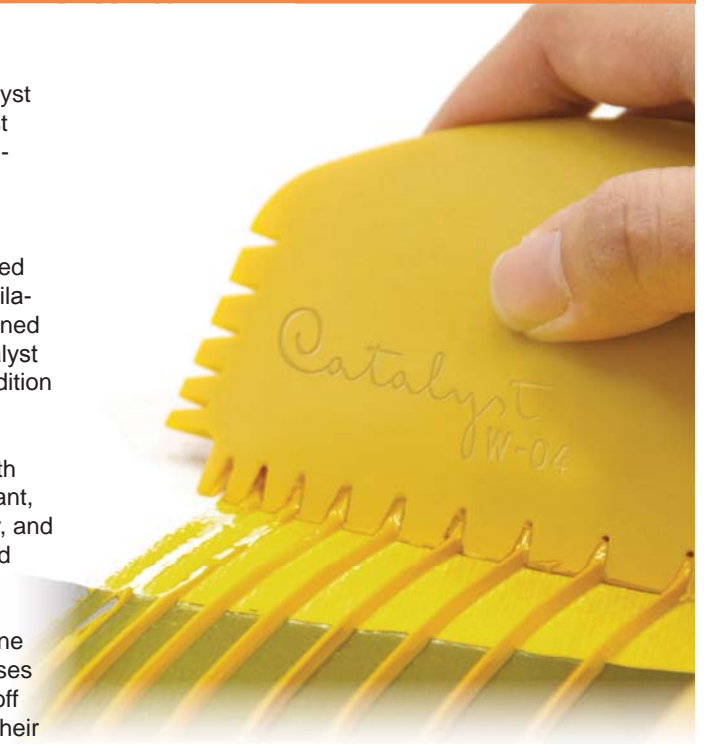

Catalyst Wedges

TOOLS THAT MOVE PAINT

Catalyst is an innovative new line of creative tools for artists. Catalyst Polytip Bristle brushes are super stiff, but truly responsive. Catalyst Blades and Wedges are a new kind of tool made of engineered silicone.

CATALYST BLADES & WEDGES

Not quite a brush. Not quite a palette knife. Catalyst tools are crafted from flexible silicone to allow artists a new form of expression. Available in two unique styles: Catalyst Wedges are ergonomically designed to fit in your hand allowing a direct interaction with your work. Catalyst Blades are mounted on artist brush handles offering a blend of tradition and innovation.

Designed for use with heavy-bodied paints, Catalyst is at home with oils, acrylics, and watermiscible oils. Because they are heat-resistant, they excel with encaustics. Artists are using them with plaster, clay, and even frosting. Made of FDA-approved silicone, Catalyst Blades and Wedges are great for food crafting.

Clean-up is a breeze with Catalyst Blades and Wedges. The silicone is easy to wipe clean and is solvent resistant. Clean up in most cases can be done with mild soap and water. Dried paint can be peeled off the silicone surface. Catalyst blades can even be separated from their wood handles for cleaning and easily replaced when dry.